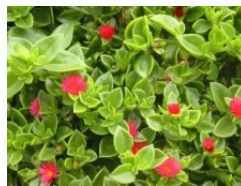

Plants album for "CLOENT'S NAME"

Concept: *minimalistic style, water-wise estate garden*
by Anna Pollo (Msc. Horticulture) 15/03/2014

Plumbago sp.

Hebe
buxifolia

Rosa sp. (Rose)

Cyperis
alternifolius

Aptenia cordifolia
(groundcover)